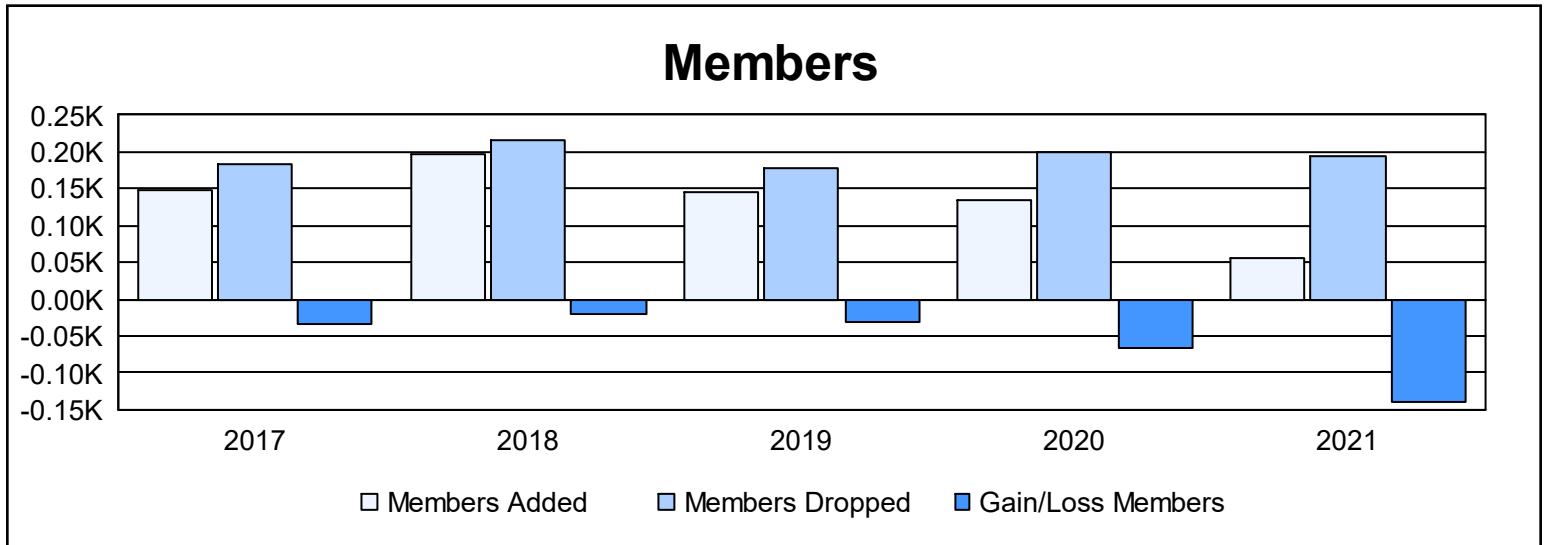

Year	New Clubs	Dropped Clubs	Gain/ Loss Clubs	New Members	Charter Members	Reinstate Members	Transfer Members	Total Member Added	Total Members Dropped	Gain/ Loss Members
2016-2017	0	0	0	138	0	6	5	149	184	-35
2017-2018	0	0	0	140	7	2	47	196	217	-21
2018-2019	0	0	0	119	3	4	20	146	177	-31
2019-2020	0	2	-2	83	5	6	41	135	200	-65
2020-2021	0	3	-3	40	2	1	13	56	195	-139
<b>Average</b>	<b>0</b>	<b>1</b>	<b>-1</b>	<b>104</b>	<b>3</b>	<b>4</b>	<b>25</b>	<b>136</b>	<b>195</b>	<b>-58</b>

### Membership Composition June 2021 Cumulative