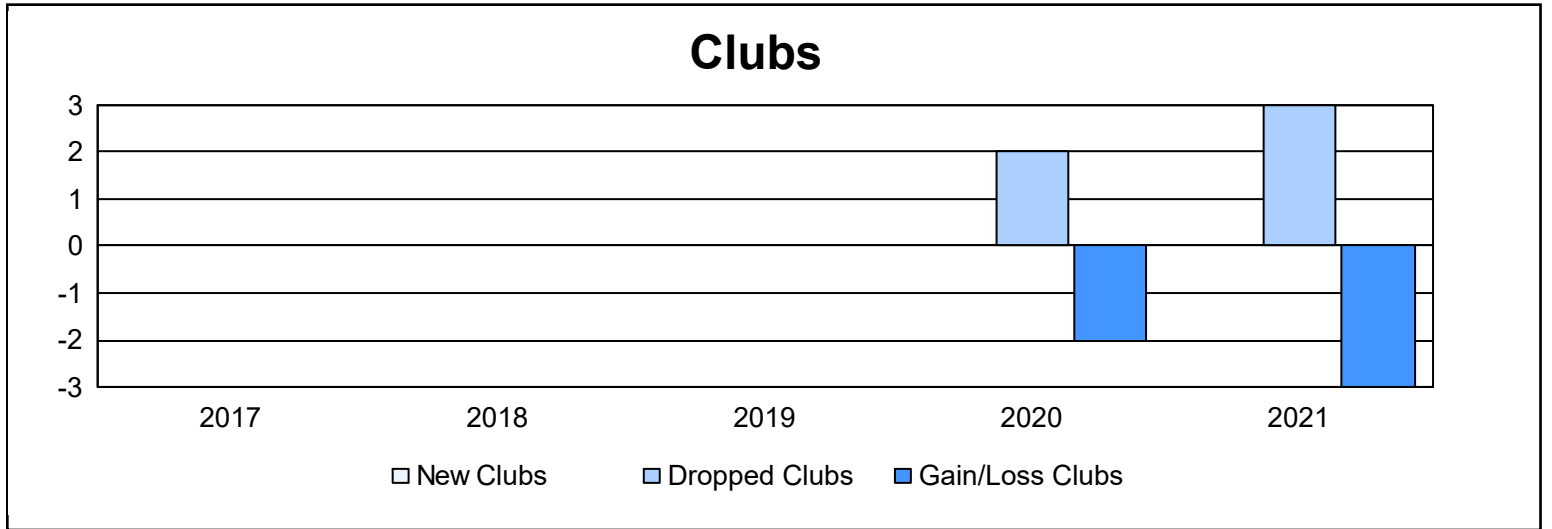

Year	New Clubs	Dropped Clubs	Gain/ Loss Clubs	New Members	Charter Members	Reinstate Members	Transfer Members	Total Member Added	Total Members Dropped	Gain/ Loss Members
2016-2017	0	0	0	138	0	6	5	149	184	-35
2017-2018	0	0	0	140	7	2	47	196	217	-21
2018-2019	0	0	0	119	3	4	20	146	177	-31
2019-2020	0	2	-2	83	5	6	41	135	200	-65
2020-2021	0	3	-3	40	2	1	13	56	195	-139
<b>Average</b>	<b>0</b>	<b>1</b>	<b>-1</b>	<b>104</b>	<b>3</b>	<b>4</b>	<b>25</b>	<b>136</b>	<b>195</b>	<b>-58</b>

### Membership Composition June 2021 Cumulative